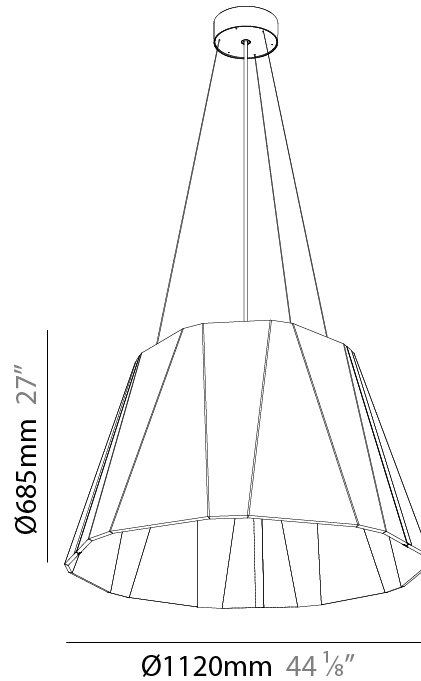

PHYSICAL

Shape: Cone
Diameter (mm): 1120
Diameter (in): 44 1/8
Height (mm): 685
Height (in): 27
Weight (kg): 14.5
Diffuser: Clear / Microprism / Clear Microprism
Fixture Finish: SSR / BKV / CWI / CRY / HAB / UFT / ITA / RUA / FTG / MYG / LOD / PUS / FRO / FUP / KIA / POP / BLS / SPG / MEY / GOH / CHC / COM / ABZ / JAG / OBR / MOS / ROR
Holder Finish: SSR / BKV / CWI / CRY / HAB / LAG / UFT / ITA / RUA / RUR / MIC / FTG / MYG / TWT / LOD / PUS / FRO / FUP / KIA / POP / BLS / SPG / MEY / GOH / GUM / CHC / COM / ABZ / JAG
Acoustic Finish: SFW / CYW / SEE / SYN / MTS / PMB / TTN / CYB / STO / DPE / BES / SHB / ARE / ANE / VRD / CRF
Fixture Material: Acoustic
Primary Material: Acoustic
Cable Details: 2000mm/78 3/4" or 6000mm/236 1/4" Cable, - Black, Orange, Red, Transparent and White

ELECTRICAL

Lamp Type: LED
Input Wattage (W): 89
Total Output Wattage (W): 80.9
Dimming: Tri-Mode (Non-Dimming and Phase Dimming (120Vac only) and 0-10V Dimming)
Driver Included: Yes
Driver Location: Integrated
Driver Type: Constant Current - Universal
Driver Class: Class 2
Input Voltage (V): 120 - 277
Constant Current (MA): 1400mA
Upon Request: MATTER Dimming / DALI Dimming (Remote)

LED

Color Temperature (°K): 2700 / 3000 / 3500 / 4000
Max. Delivered Lumen (lm): Max 12252
CRI: >90 CRI
Lamp Life (hrs): 50000

OPTICAL

RATINGS AND CERTIFICATIONS

Certified By: Certified for North American Standards
IP rating: IP20